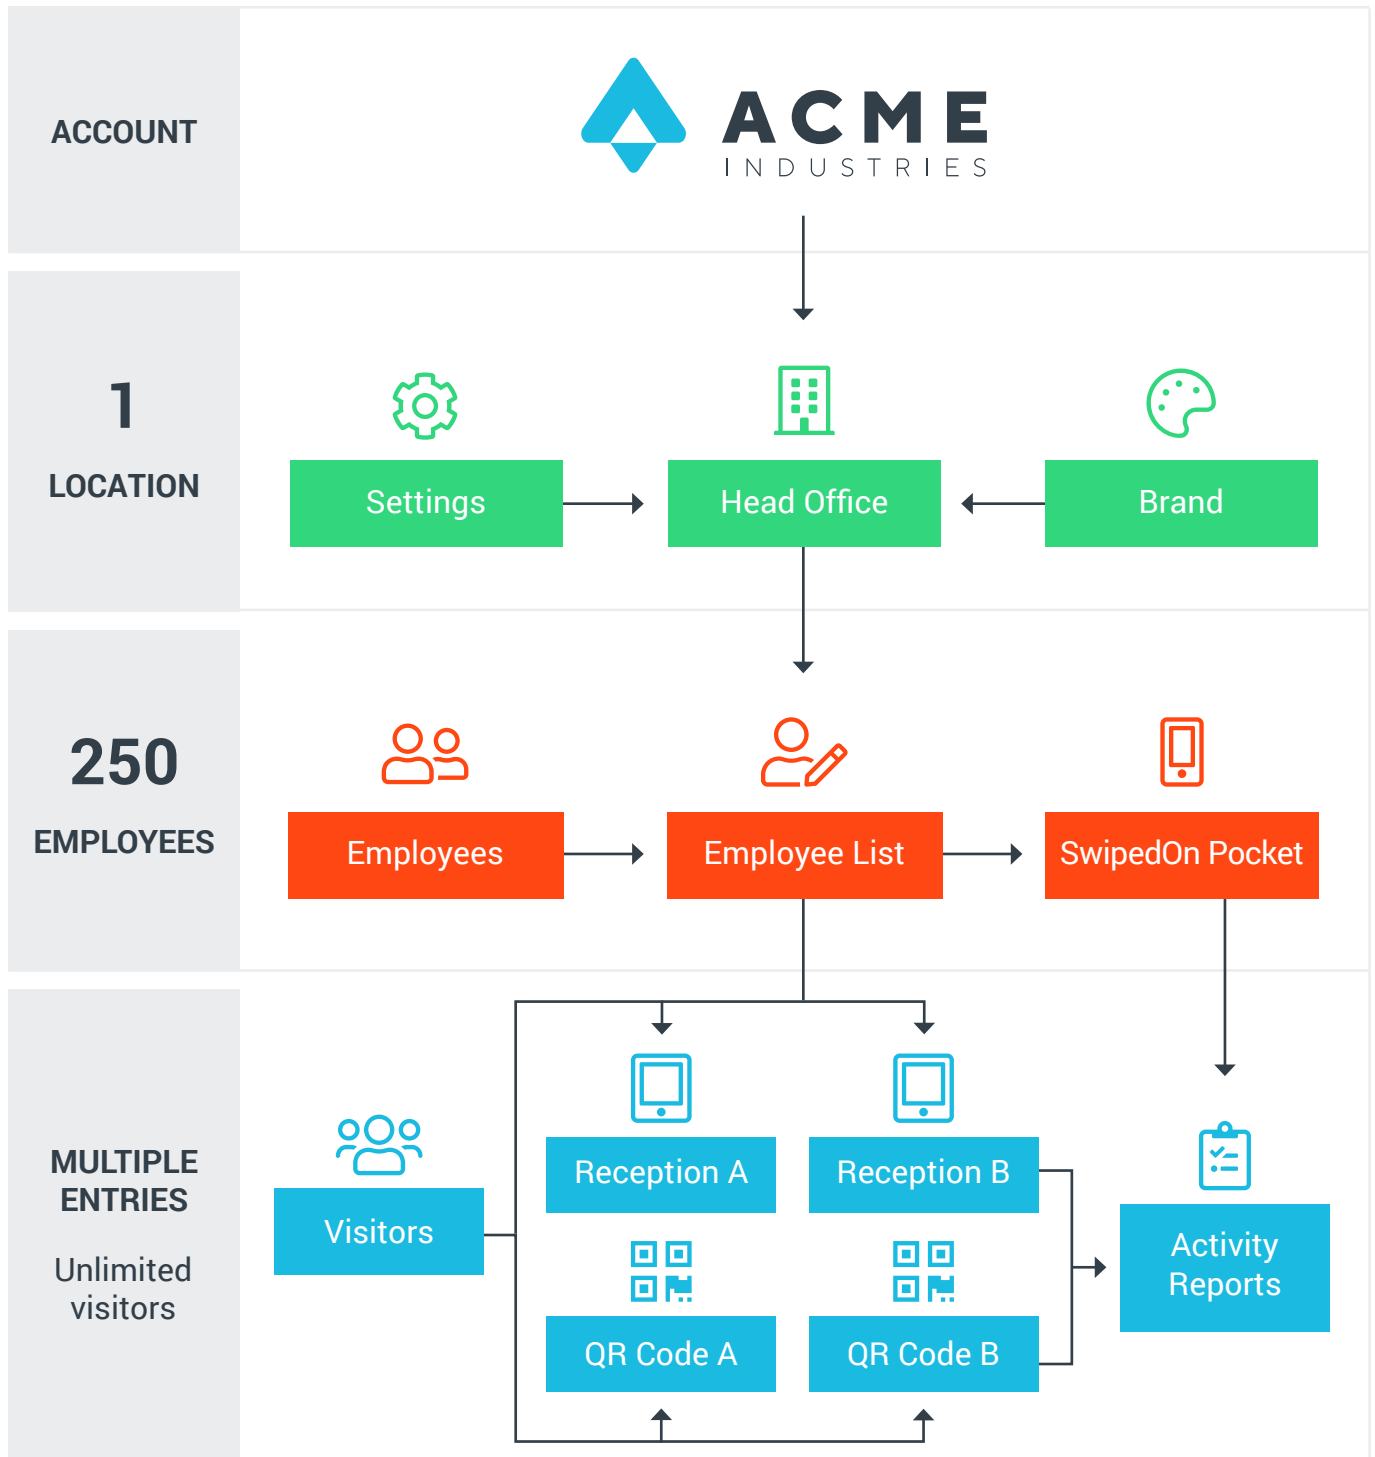

# starter plan

-  One location
-  Link a single iPad or QR code
-  Contactless sign in
-  Unlimited visitors
-  25 employees/hosts

# business plan

-  One location
-  Link multiple iPads or QR code
-  Contactless sign in
-  Unlimited visitors
-  250 employees/hosts

- 📍 Connect multiple locations
- 📱 Link multiple iPads or QR codes
- 📄 Contactless sign in

- ➔ Unlimited visitors
- 👥 Unlimited employees/hosts
- 🔗 Integrations