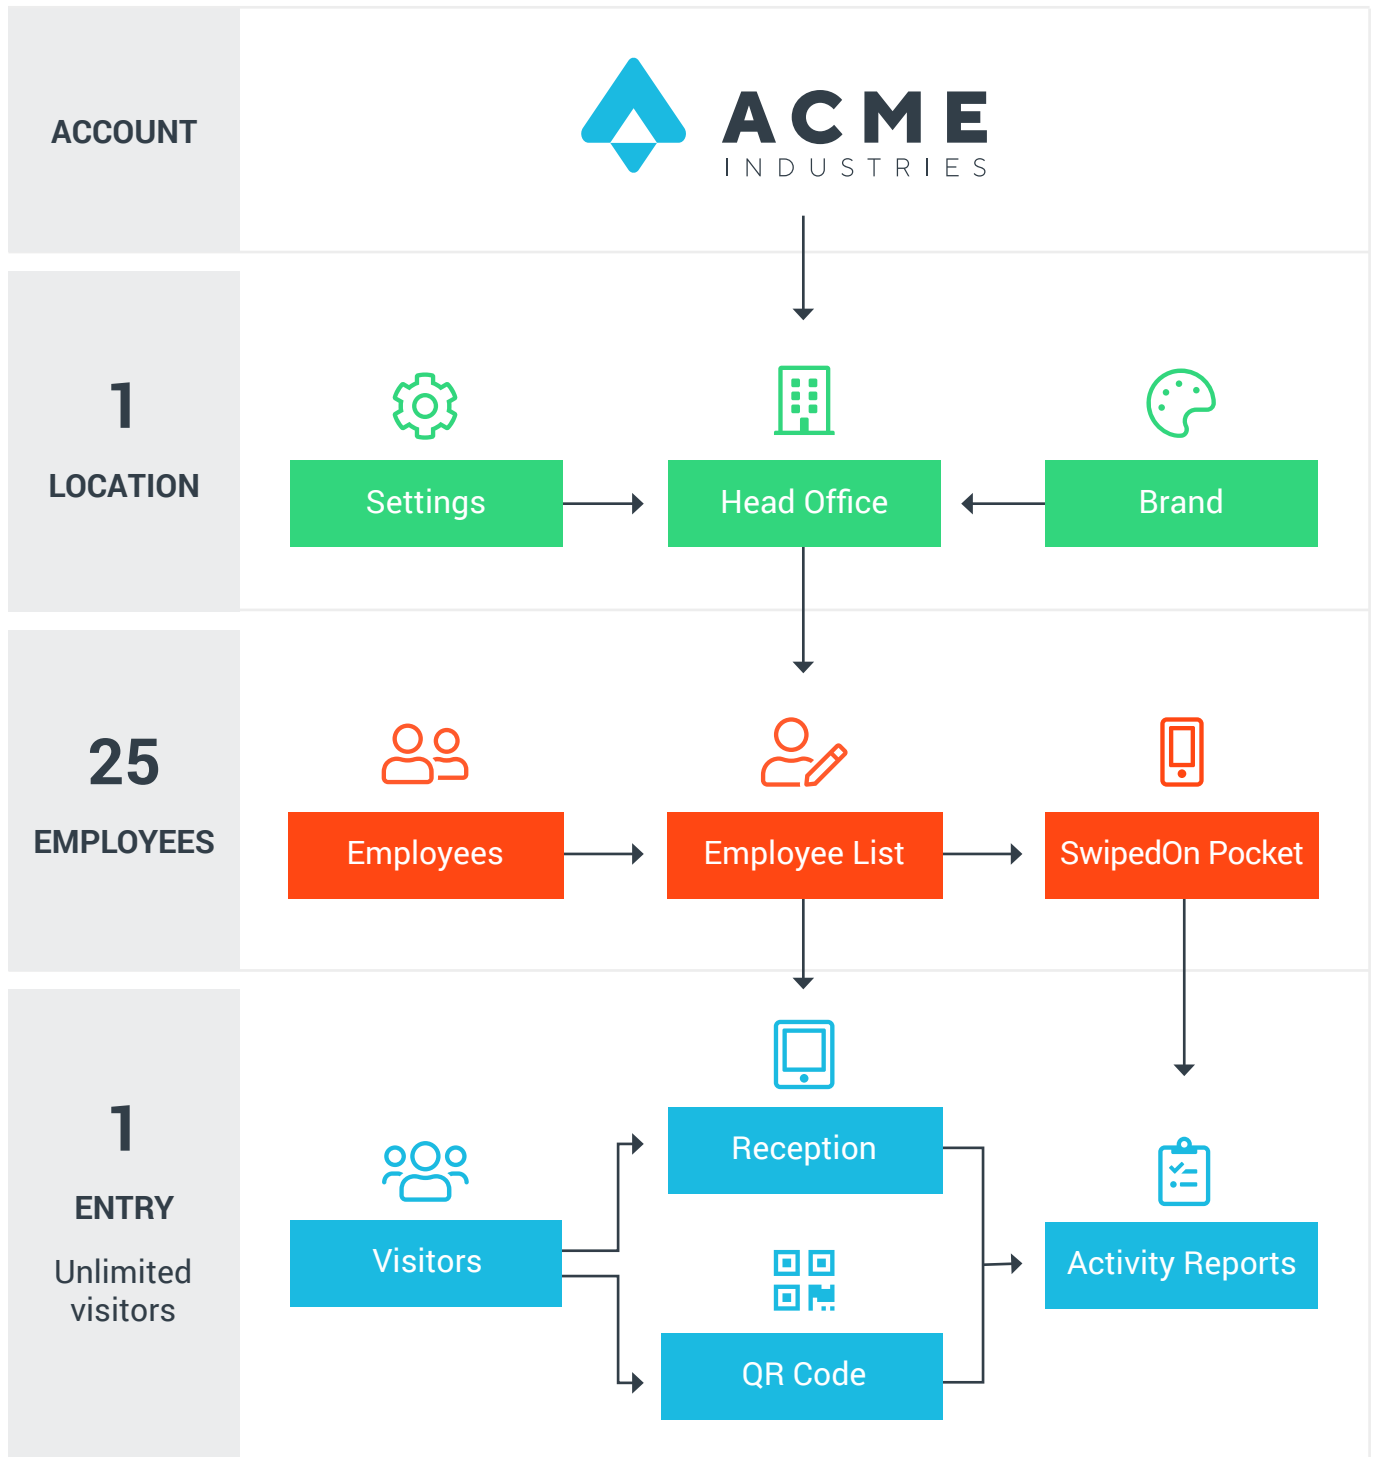

# starter plan

-  One location
-  Link a single iPad or QR code
-  Contactless sign in
-  Unlimited visitors
-  25 employees/hosts

# business plan

-  One location
-  Link multiple iPads or QR code
-  Contactless sign in
-  Unlimited visitors
-  250 employees/hosts

- 📍 Connect multiple locations
- 📱 Link multiple iPads or QR codes
- 📄 Contactless sign in

- ➔ Unlimited visitors
- 👥 Unlimited employees/hosts
- 🔗 Integrations