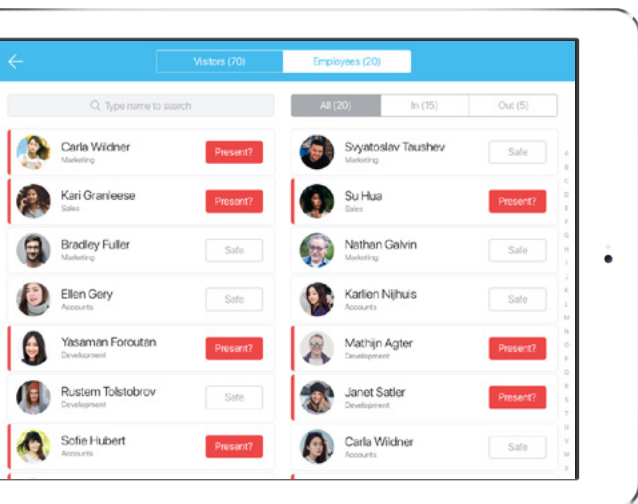

Brand it yourself, with a custom logo

Use company logo on visitor ID badges

Customise accent colours

## Streamline your processes

SwipedOn doesn't just look good, it saves you valuable time registering visitors and notifying hosts. Yes, it's the little things that make the difference!

-  Notify employees of visitor arrivals via email and/or SMS
-  Wirelessly print custom visitor ID badges
-  Pre-register visitors for the day they arrive
-  Use «Remember Me» to easily sign in frequent visitors

## Health and safety aid

Know exactly who's in during emergencies and account for everyone right from your iPad. With SwipedOn's evacuation mode, you can improve your health and safety practices.