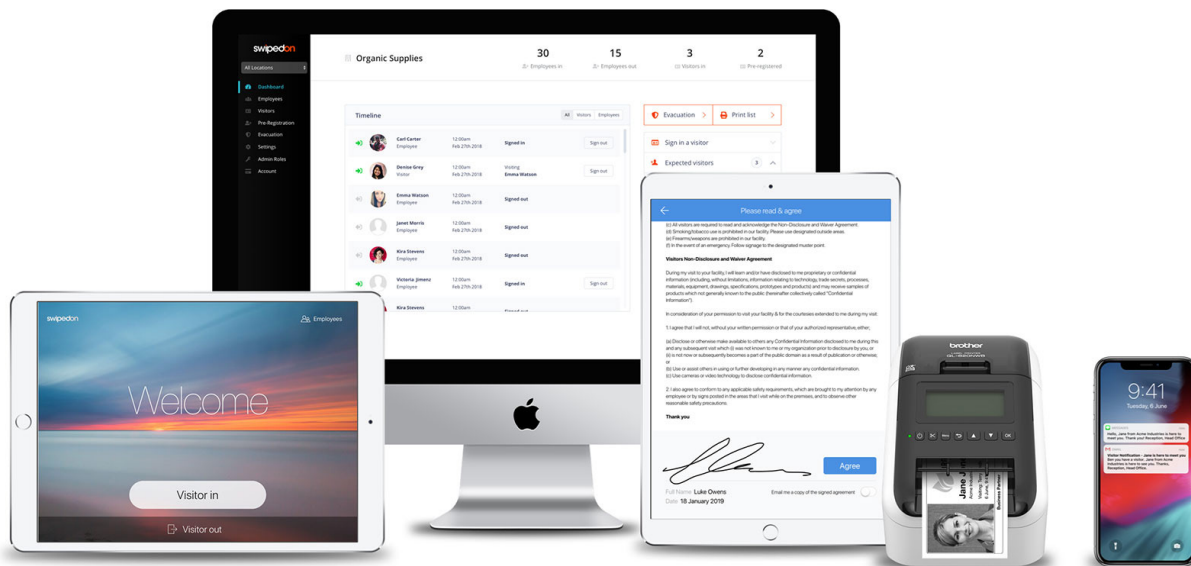

### Enhance company branding

We all know that your visitor's first impression is crucial. Customise SwipedOn at your front desk to reinforce your brand and create something truly unique at reception.

Add custom screensaver imagery

Brand it yourself, with a custom logo

Use company logo on visitor ID badges

Customise accent colours

## Streamline your processes

SwipedOn doesn't just look good, it saves you valuable time registering visitors and notifying hosts. Yes, it's the little things that make the difference!

-  Notify employees of visitor arrivals via email and/or SMS
-  Wirelessly print custom visitor ID badges
-  Pre-register visitors for the day they arrive
-  Use «Remember Me» to easily sign in frequent visitors