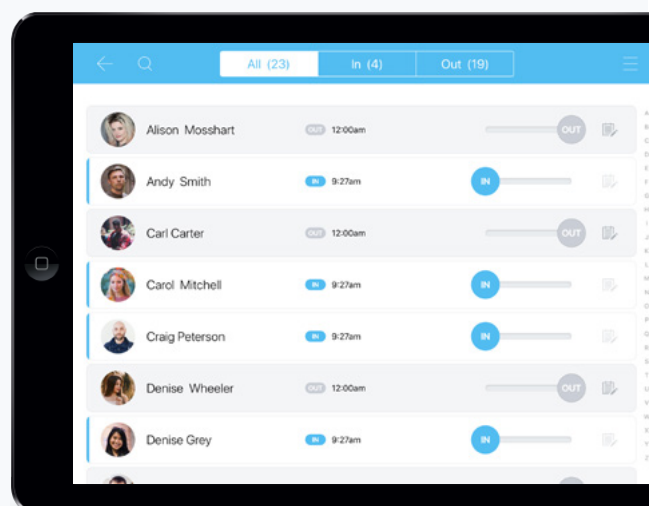

## Streamline your processes

SwipedOn doesn't just look good, it saves you valuable time registering visitors and notifying hosts. Yes, it's the little things that make the difference!

-  Notify employees of visitor arrivals via email and/or SMS
-  Wirelessly print custom visitor ID badges
-  Pre-register visitors for the day they arrive
-  Use «Remember Me» to easily sign in frequent visitors

## Health and safety aid

Know exactly who's in during emergencies and account for everyone right from your iPad. With SwipedOn's evacuation mode, you can improve your health and safety practices.

## Employees

SwipedOn isn't just for visitors. Our all-encompassing solution is the ultimate digital employee in-out board.

-  Employee sign in/out
-  Know exactly who's on site, in an evacuation event
-  Time tracking overview and run custom reports
-  Employee roaming