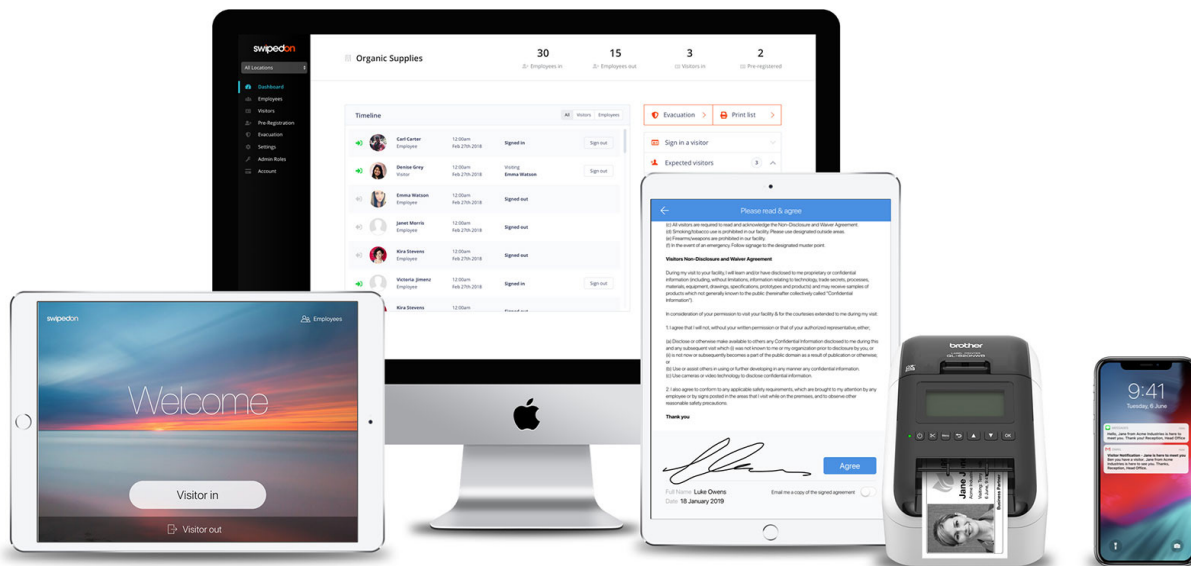

Multi location management

Enhance company branding

We all know that your visitor's first impression is crucial. Customise SwipedOn at your front desk to reinforce your brand and create something truly unique at reception.

Add custom screensaver imagery

Brand it yourself, with a custom logo

Use company logo on visitor ID badges

Customise accent colours

Streamline your processes

SwipedOn doesn't just look good, it saves you valuable time registering visitors and notifying hosts. Yes, it's the little things that make the difference!

-  Notify employees of visitor arrivals via email and/or SMS
-  Wirelessly print custom visitor ID badges
-  Pre-register visitors for the day they arrive
-  Use «Remember Me» to easily sign in frequent visitors

Health and safety aid

Know exactly who's in during emergencies and account for everyone right from your iPad. With SwipedOn's evacuation mode, you can improve your health and safety practices.

Employees