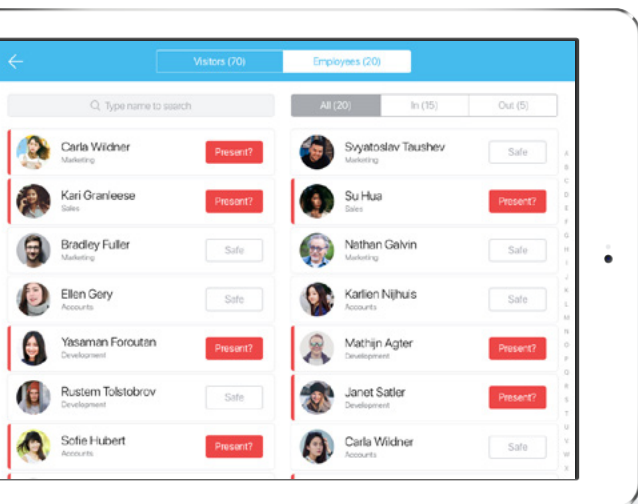

Multi location management

Enhance company branding

We all know that your visitor's first impression is crucial. Customise SwipedOn at your front desk to reinforce your brand and create something truly unique at reception.

Add custom screensaver imagery

Brand it yourself, with a custom logo

Use company logo on visitor ID badges

Customise accent colours

Streamline your processes

SwipedOn doesn't just look good, it saves you valuable time registering visitors and notifying hosts. Yes, it's the little things that make the difference!

-  Notify employees of visitor arrivals via email and/or SMS
-  Wirelessly print custom visitor ID badges
-  Pre-register visitors for the day they arrive
-  Use «Remember Me» to easily sign in frequent visitors

Health and safety aid

Know exactly who's in during emergencies and account for everyone right from your iPad. With SwipedOn's evacuation mode, you can improve your health and safety practices.

Employees