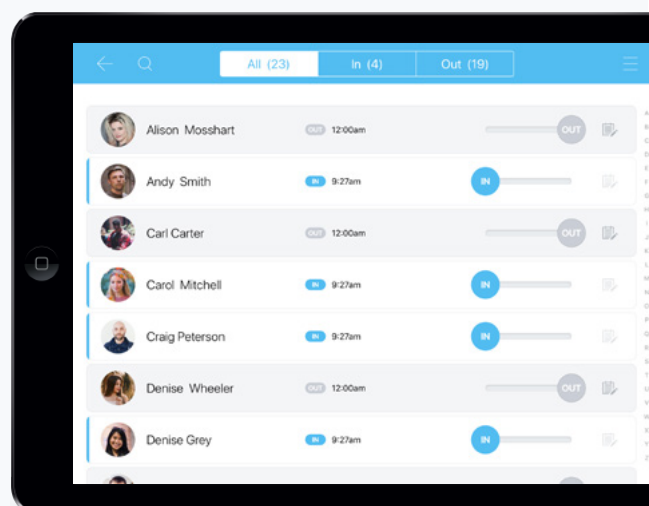

Add custom screensaver imagery

Brand it yourself, with a custom logo

Use company logo on visitor ID badges

Customise accent colours

Streamline your processes

SwipedOn doesn't just look good, it saves you valuable time registering visitors and notifying hosts. Yes, it's the little things that make the difference!

-  Notify employees of visitor arrivals via email and/or SMS
-  Wirelessly print custom visitor ID badges
-  Pre-register visitors for the day they arrive
-  Use «Remember Me» to easily sign in frequent visitors

Health and safety aid

Know exactly who's in during emergencies and account for everyone right from your iPad. With SwipedOn's evacuation mode, you can improve your health and safety practices.

Employees

SwipedOn isn't just for visitors. Our all-encompassing solution is the ultimate digital employee in-out board.

-  Employee sign in/out
-  Know exactly who's on site, in an evacuation event
-  Time tracking overview and run custom reports
-  Employee roaming