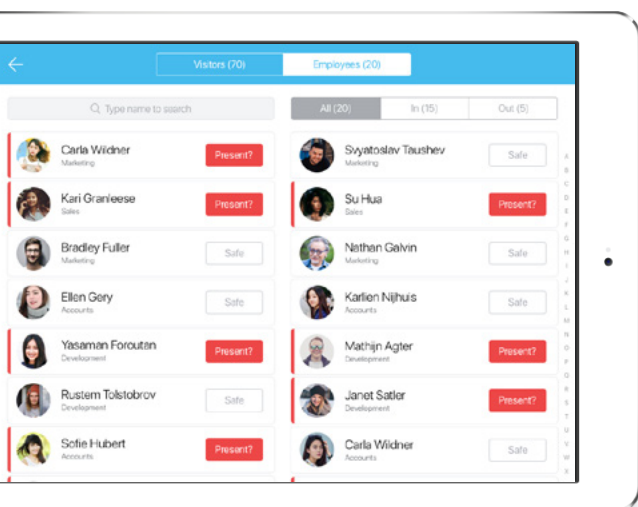

Multi location management

Enhance company branding

We all know that your visitor's first impression is crucial. Customise SwipedOn at your front desk to reinforce your brand and create something truly unique at reception.

Add custom screensaver imagery

Brand it yourself, with a custom logo

Use company logo on visitor ID badges

Customise accent colours

Streamline your processes

SwipedOn doesn't just look good, it saves you valuable time registering visitors and notifying hosts. Yes, it's the little things that make the difference!

-  Notify employees of visitor arrivals via email and/or SMS
-  Wirelessly print custom visitor ID badges
-  Pre-register visitors for the day they arrive
-  Use «Remember Me» to easily sign in frequent visitors

Health and safety aid

Know exactly who's in during emergencies and account for everyone right from your iPad. With SwipedOn's evacuation mode, you can improve your health and safety practices.

Employees