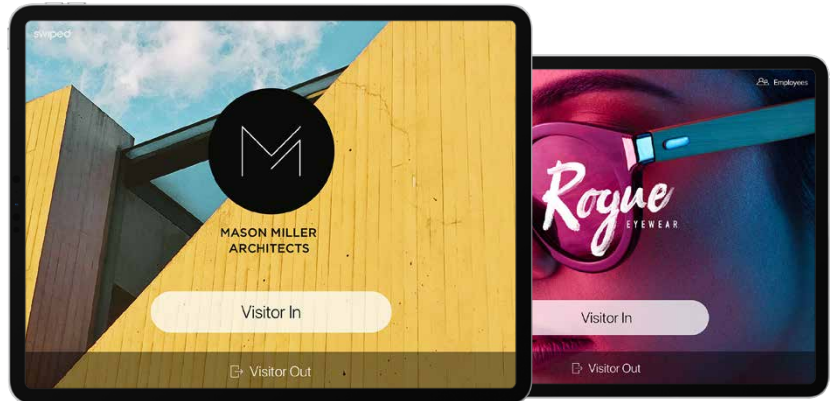

SwipedOn is also the ultimate digital employee in-out board, giving complete oversight.

-  Employee sign in/out
-  Active Directory integration (Enterprise plan)
-  Time tracking overview and run custom reports
-  Employee roaming (Enterprise plan)

Visit www.swipedon.com for other currencies.

* iPad/s are not included.

SwipedOn AddOns

Power-up your SwipedOn solution with these additional functions.

		Monthly subscription per location	Annual subscription per location (billed annually)
 catering	Delight your visitors by offering them drinks or food as they sign in.	\$19 USD	\$15 USD
 deliveries	Manage deliveries of parcels, food, or just about anything.	\$29 USD	\$25 USD
 unlimited sms	Send instant SMS notifications to employees when a visitor or delivery arrives.	\$25 USD	\$20 USD

hardware

iPads

SwipedOn is supported on iPad Air or later, running iOS 10 or later. For the best experience, we suggest using an iPad 7th generation model.

SwipedOn does not supply iPads.

Printers

Print ID badges for your visitors when they arrive at your reception! Printers that we support: Brother QL810W, QL-820NWB, QL710W or QL-720NW label printers.