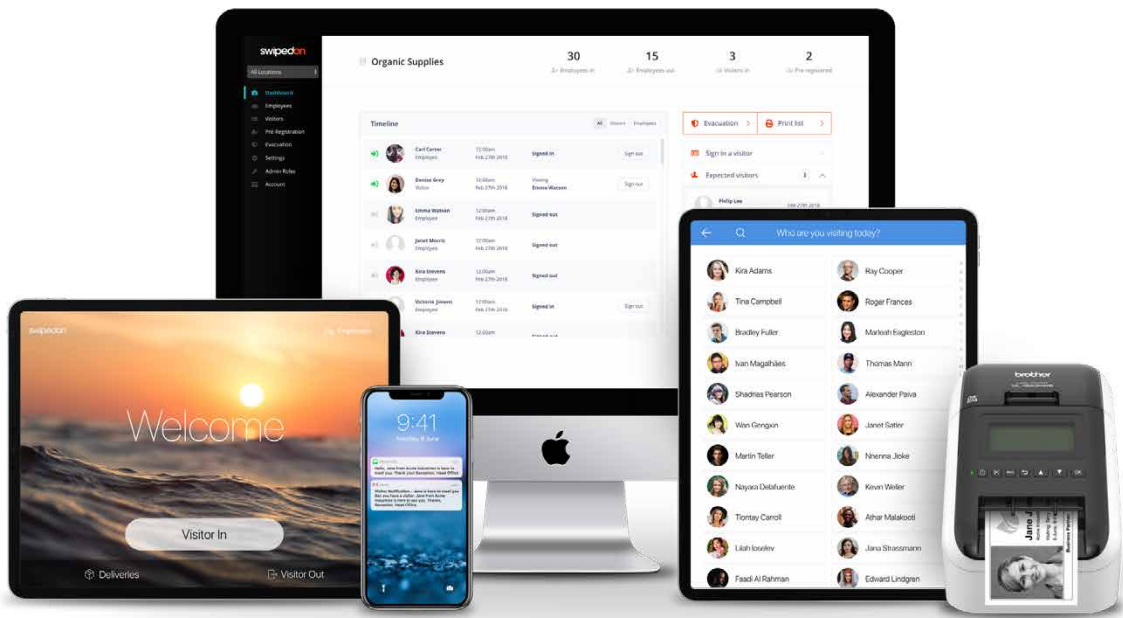

swipedon

your complete visitor management system

Reinvent your welcome

Streamline your front desk with a smart, simple and secure visitor management solution. Seamlessly record all your visitors information upon arrival, while reinforcing your company branding and automating the sign-in process. Clever design and unbeatable value, backed up by true customer care.

Streamline your front desk

Let SwipedOn take care of all your reception desk processes so you can focus on the welcome. Save valuable time registering visitors and notifying hosts.

-  Require visitors to sign customizable agreements/NDAs
-  Capture visitor photographs, details and produce custom reports of visitor movements
-  Synchronize multiple iPads across your site (on Business & Enterprise plans)
-  Multi location management (Enterprise plan)
-  Instantly notify employees of visitor arrivals
-  Wirelessly print custom visitor ID badges
-  Pre-register visitors for the day they arrive
-  Use «Remember Me» to easily sign in frequent visitors

Enhance company branding

We all know that your visitor's first impression is crucial. Customize SwipedOn at your front desk to reinforce your brand and create something truly unique at reception.

-  Add custom screensaver imagery
-  Brand it yourself, with a custom logo
-  Use company logo on visitor ID badges
-  Customize accent colours

Health and safety aid

Know exactly who's in during emergencies and account for everyone right from your iPad. With SwipedOn's evacuation mode, you can improve your health and safety practices.

Employees