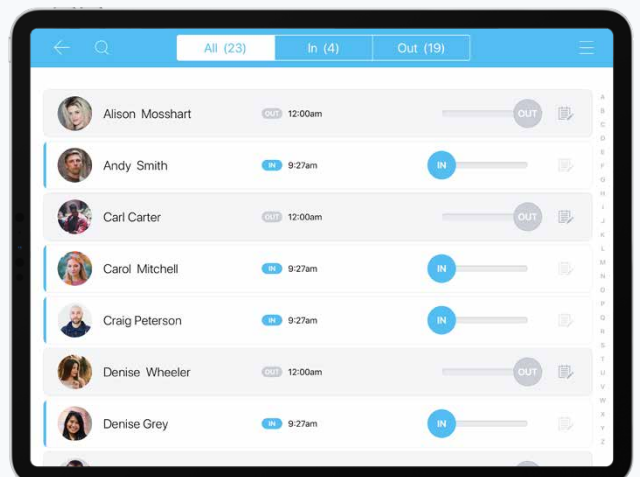

Streamline your front desk

Let SwipedOn take care of all your reception desk processes so you can focus on the welcome. Save valuable time registering visitors and notifying hosts.

-  Require visitors to sign customizable agreements/NDAs
-  Capture visitor photographs, details and produce custom reports of visitor movements
-  Synchronize multiple iPads across your site (on Business & Enterprise plans)
-  Multi location management (Enterprise plan)
-  Instantly notify employees of visitor arrivals
-  Wirelessly print custom visitor ID badges
-  Pre-register visitors for the day they arrive
-  Use «Remember Me» to easily sign in frequent visitors

Enhance company branding

We all know that your visitor's first impression is crucial. Customize SwipedOn at your front desk to reinforce your brand and create something truly unique at reception.

-  Add custom screensaver imagery
-  Brand it yourself, with a custom logo
-  Use company logo on visitor ID badges
-  Customize accent colours

Health and safety aid

Know exactly who's in during emergencies and account for everyone right from your iPad. With SwipedOn's evacuation mode, you can improve your health and safety practices.

Employees

SwipedOn is also the ultimate digital employee in-out board, giving complete oversight.

-  Employee sign in/out
-  Active Directory integration (Enterprise plan)
-  Time tracking overview and run custom reports
-  Employee roaming (Enterprise plan)