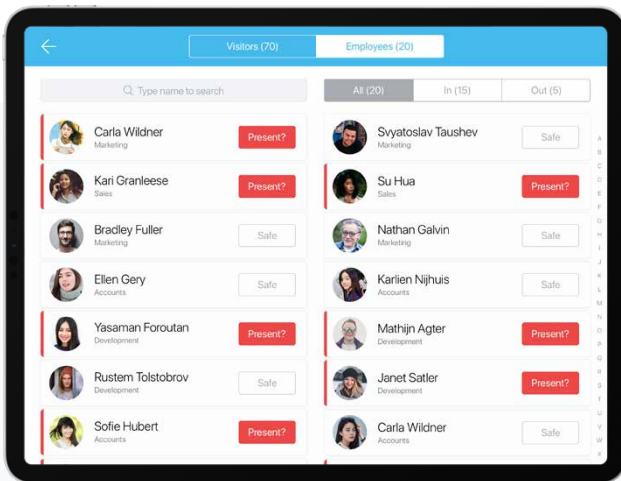

swipedon

your complete visitor management system

Reinvent your welcome

Streamline your front desk with a smart, simple and secure visitor management solution. Seamlessly record all your visitors information upon arrival, while reinforcing your company branding and automating the sign-in process. Clever design and unbeatable value, backed up by true customer care.

Streamline your front desk

Let SwipedOn take care of all your reception desk processes so you can focus on the welcome. Save valuable time registering visitors and notifying hosts.

-  Require visitors to sign customizable agreements/NDAs
-  Capture visitor photographs, details and produce custom reports of visitor movements
-  Synchronize multiple iPads across your site (on Business & Enterprise plans)
-  Multi location management (Enterprise plan)
-  Instantly notify employees of visitor arrivals
-  Wirelessly print custom visitor ID badges
-  Pre-register visitors for the day they arrive
-  Use «Remember Me» to easily sign in frequent visitors

Enhance company branding

We all know that your visitor's first impression is crucial. Customize SwipedOn at your front desk to reinforce your brand and create something truly unique at reception.

-  Add custom screensaver imagery
-  Brand it yourself, with a custom logo
-  Use company logo on visitor ID badges
-  Customize accent colours

Health and safety aid

Know exactly who's in during emergencies and account for everyone right from your iPad. With SwipedOn's evacuation mode, you can improve your health and safety practices.

Employees