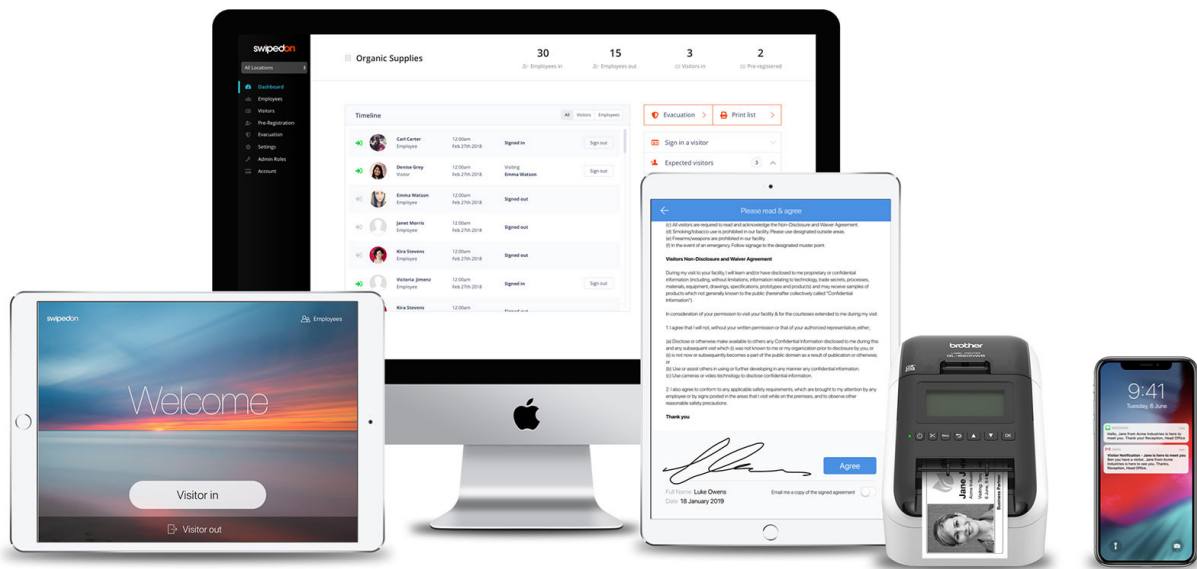

Require visitors to sign customizable agreements/NDAs

Capture visitor photographs, details and produce custom reports of visitor movements

Synchronize multiple iPads across your site (on Business & Enterprise plans)

### Enhance company branding

We all know that your visitor's first impression is crucial. Customize SwipedOn at your front desk to reinforce your brand and create something truly unique at reception.

Add custom screensaver imagery

Brand it yourself, with a custom logo

Use company logo on visitor ID badges

Customize accent colours

## Streamline your processes

SwipedOn doesn't just look good, it saves you valuable time registering visitors and notifying hosts. Yes, it's the little things that make the difference!

-  Notify employees of visitor arrivals via email and/or SMS
-  Wirelessly print custom visitor ID badges
-  Pre-register visitors for the day they arrive
-  Use «Remember Me» to easily sign in frequent visitors