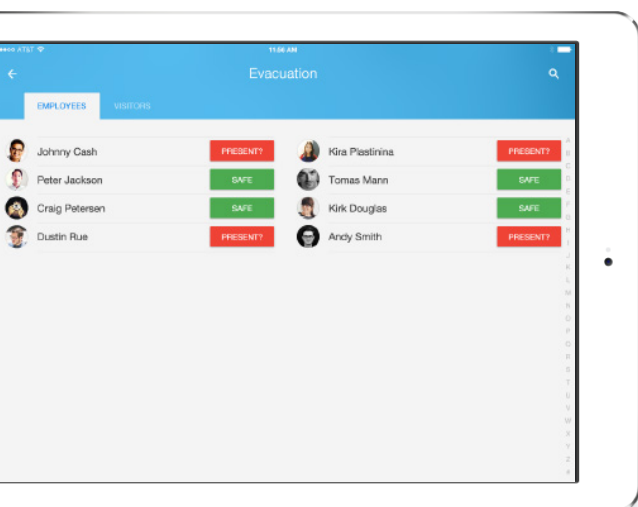

### Enhance company branding

We all know that your visitor's first impression is crucial. Customize SwipedOn at your front desk to reinforce your brand and create something truly unique at reception.

Add custom screensaver imagery

Brand it yourself, with a custom logo

Use company logo on visitor ID badges

Customize accent colours

## Streamline your processes

SwipedOn doesn't just look good, it saves you valuable time registering visitors and notifying hosts. Yes, it's the little things that make the difference!

-  Notify employees of visitor arrivals via email and/or SMS
-  Wirelessly print custom visitor ID badges
-  Pre-register visitors for the day they arrive
-  Use «Remember Me» to easily sign in frequent visitors

## Health and safety aid

Know exactly who's in during emergencies and account for everyone right from your iPad. With SwipedOn's evacuation mode, you can improve your health and safety practices.