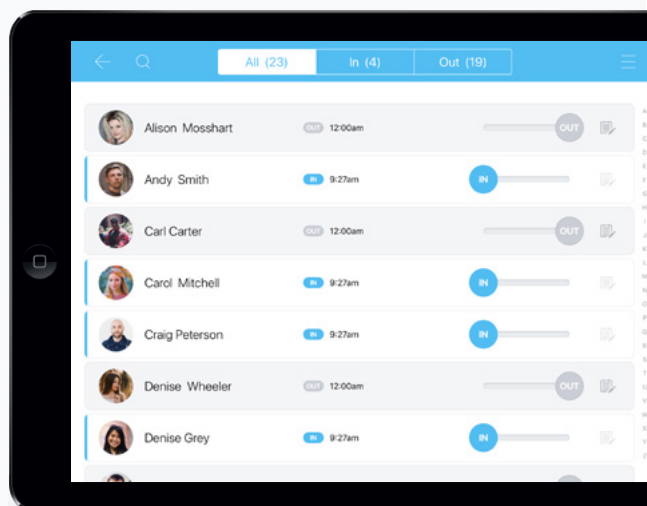

## Streamline your processes

SwipedOn doesn't just look good, it saves you valuable time registering visitors and notifying hosts. Yes, it's the little things that make the difference!

-  Notify employees of visitor arrivals via email and/or SMS
-  Wirelessly print custom visitor ID badges
-  Pre-register visitors for the day they arrive
-  Use «Remember Me» to easily sign in frequent visitors

## Health and safety aid

Know exactly who's in during emergencies and account for everyone right from your iPad. With SwipedOn's evacuation mode, you can improve your health and safety practices.

## Employees

SwipedOn isn't just for visitors. Our all-encompassing solution is the ultimate digital employee in-out board.

-  Employee sign in/out
-  Know exactly who's on site, in an evacuation event
-  Time tracking overview and run custom reports
-  Employee roaming